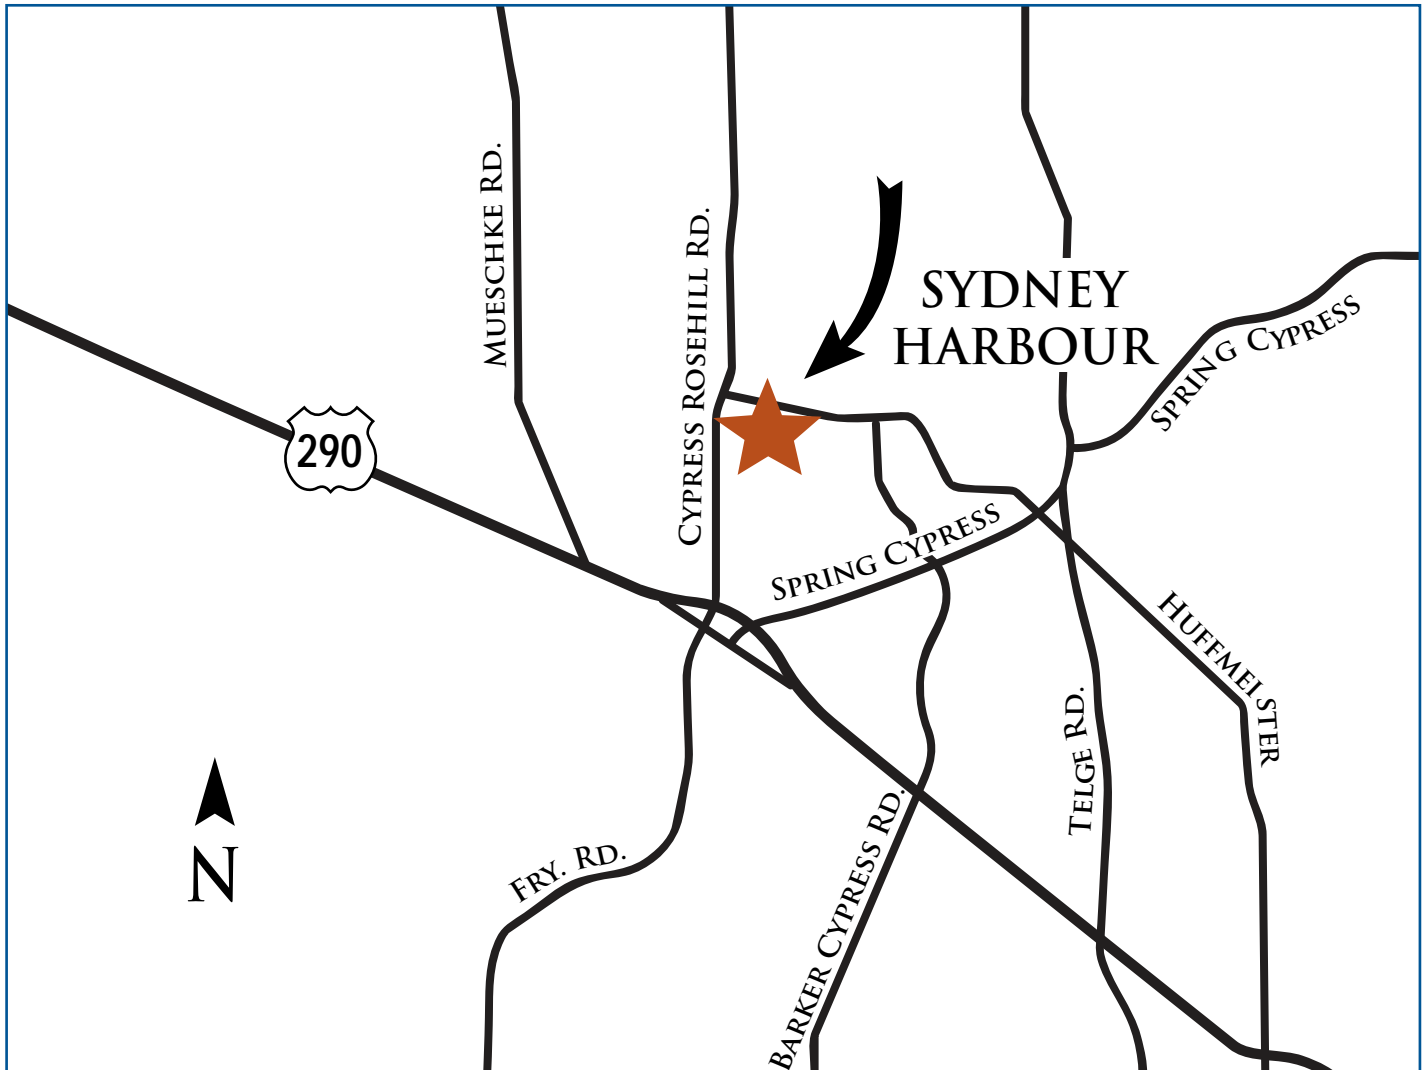

# SYDNEY HARBOUR

SydneyHarbourHouston.com

## Directions

The community is located at the corner of Cypress-Rosehill Rd. and Huffmeister Rd. in Cypress, TX. From Beltway 8, travel West on Highway 290 to the Cypress-Rosehill exit. Go right (North) on Cypress-Rosehill. The main entrance is one mile down on the right. There is also an entrance on Huffmeister Rd. just East of the Cypress-Rosehill & Huffmeister intersection.

## Address

18118 Darling Point Court  
Cypress, TX 77429